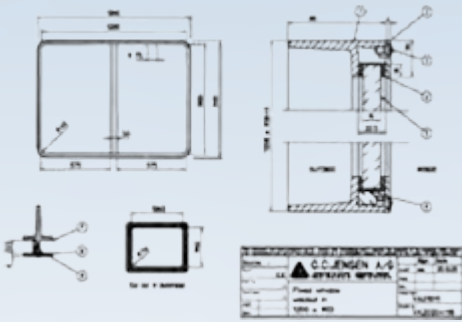

EXAMPLES OF DOCUMENTATION

Two-parted

Bill of material